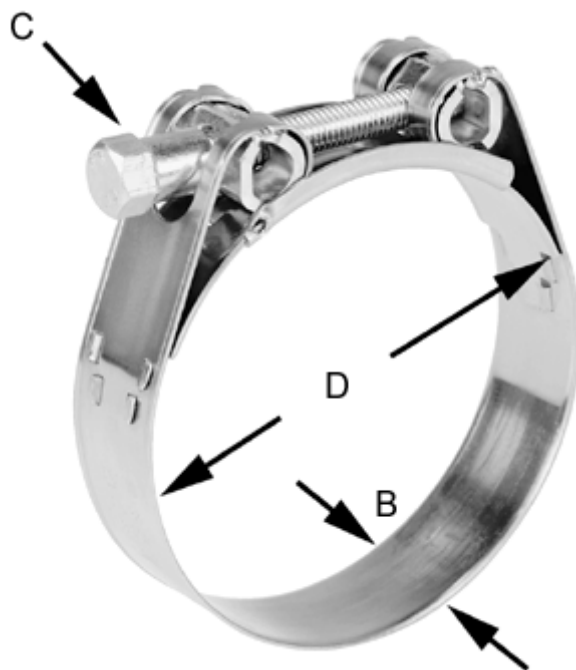

Article number: 025916182020

Description: Heavy Duty Clamp GBS M 20/18 W2 SK STC

## Measures

---

C (screw type) = SK
Diameter D = 19-21
Width B = 18